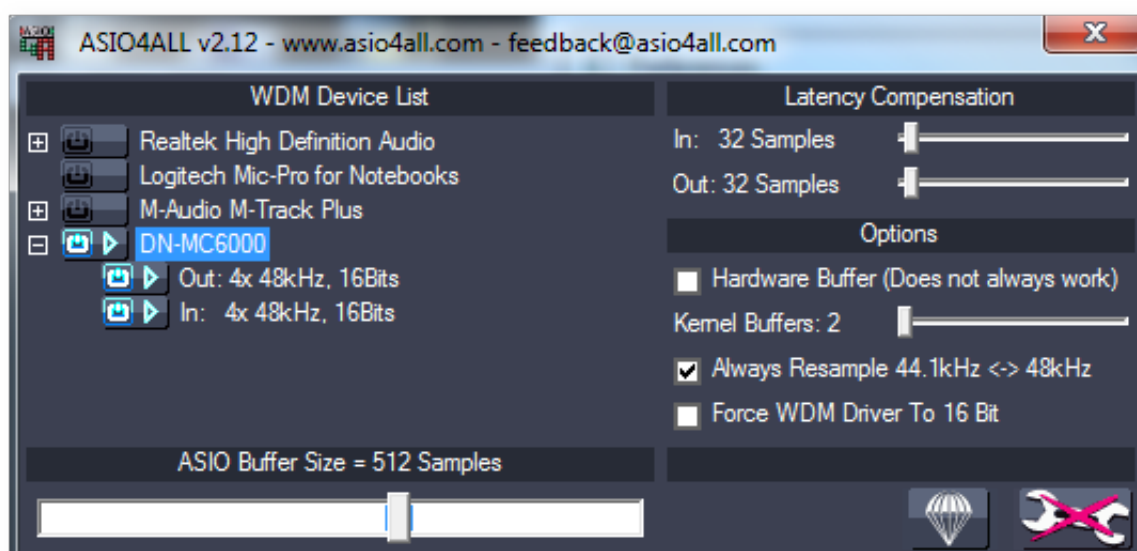

0-WEB.ru

[High Definition Audio Device Wasapi Exclusive Mode Traktor Pro 3](#)

[High Definition Audio Device Wasapi Exclusive Mode Traktor Pro 3](#)

0-WEB.ru

---

By default, raindrop uses WASAPI exclusive mode audio, which means all other applications (by default) get blocked.

High Definition Audio Device Wasapi Exclusive Mode Traktor Pro 3 2High Definition Audio Device Wasapi Exclusive Mode Traktor Pro 3 DownloadHigh Definition Audio Device Wasapi Exclusive Mode Traktor Pro 3 0High Definition Audio Device Wasapi Exclusive Mode Traktor Pro 3 2Enabling shared mode is a bit more involved, but usually aids with keeping a lower latency setup while not blocking all other applications from having sound.