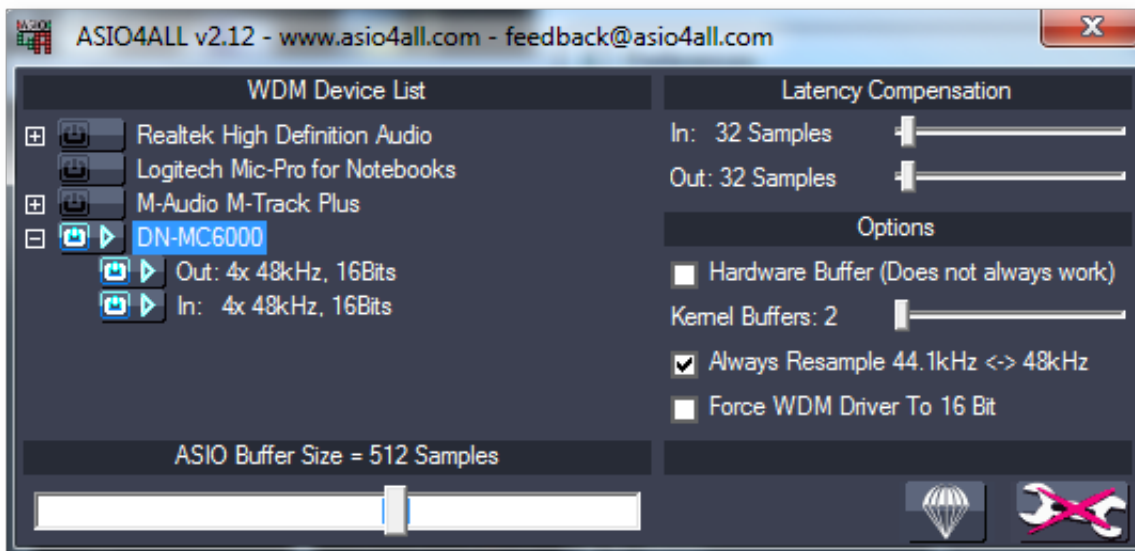

By default, raindrop uses WASAPI exclusive mode audio, which means all other applications (by default) get blocked.

High Definition Audio Device Wasapi Exclusive Mode Traktor Pro 3 2High Definition Audio Device Wasapi Exclusive Mode Traktor Pro 3 DownloadHigh Definition Audio Device Wasapi Exclusive Mode Traktor Pro 3 0High Definition Audio Device Wasapi Exclusive Mode Traktor Pro 3 2Enabling shared mode is a bit more involved, but usually aids with keeping a lower latency setup while not blocking all other applications from having sound.

[Google Download For Mac](#)

[Bitmap Font Generator Mac Download](#)

[Mac](#)

[Nvidia Card For](#)

[Download Citrix Receiver Unc Healthcare Mac](#)
[Usb Blaster Driver Altera](#)

[Palm One Treo 450 Software](#)

e828bfe731 [Muat Turun Al Quran Epub Bud High Heels](#)

e828bfe731

[Google Sketchup Pro 2013 Keygen Download Torrent](#)